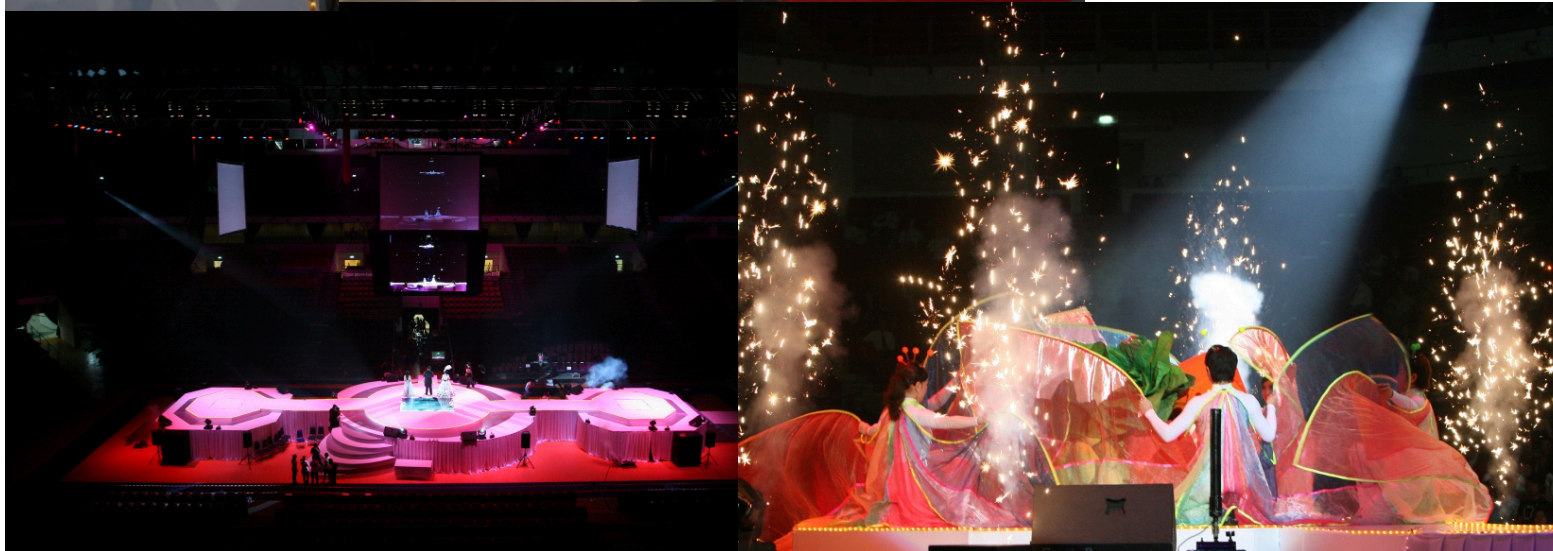

Hilton Kuala Lumpur

Corporate

Elken Regional Awards Nite

Sutera Harbour Resort, Grand Ballroom, Kota Kinabalu, Sabah

Corporate

Elken Winners Night (2008)

Stadium Putra, Kuala Lumpur

Corporate